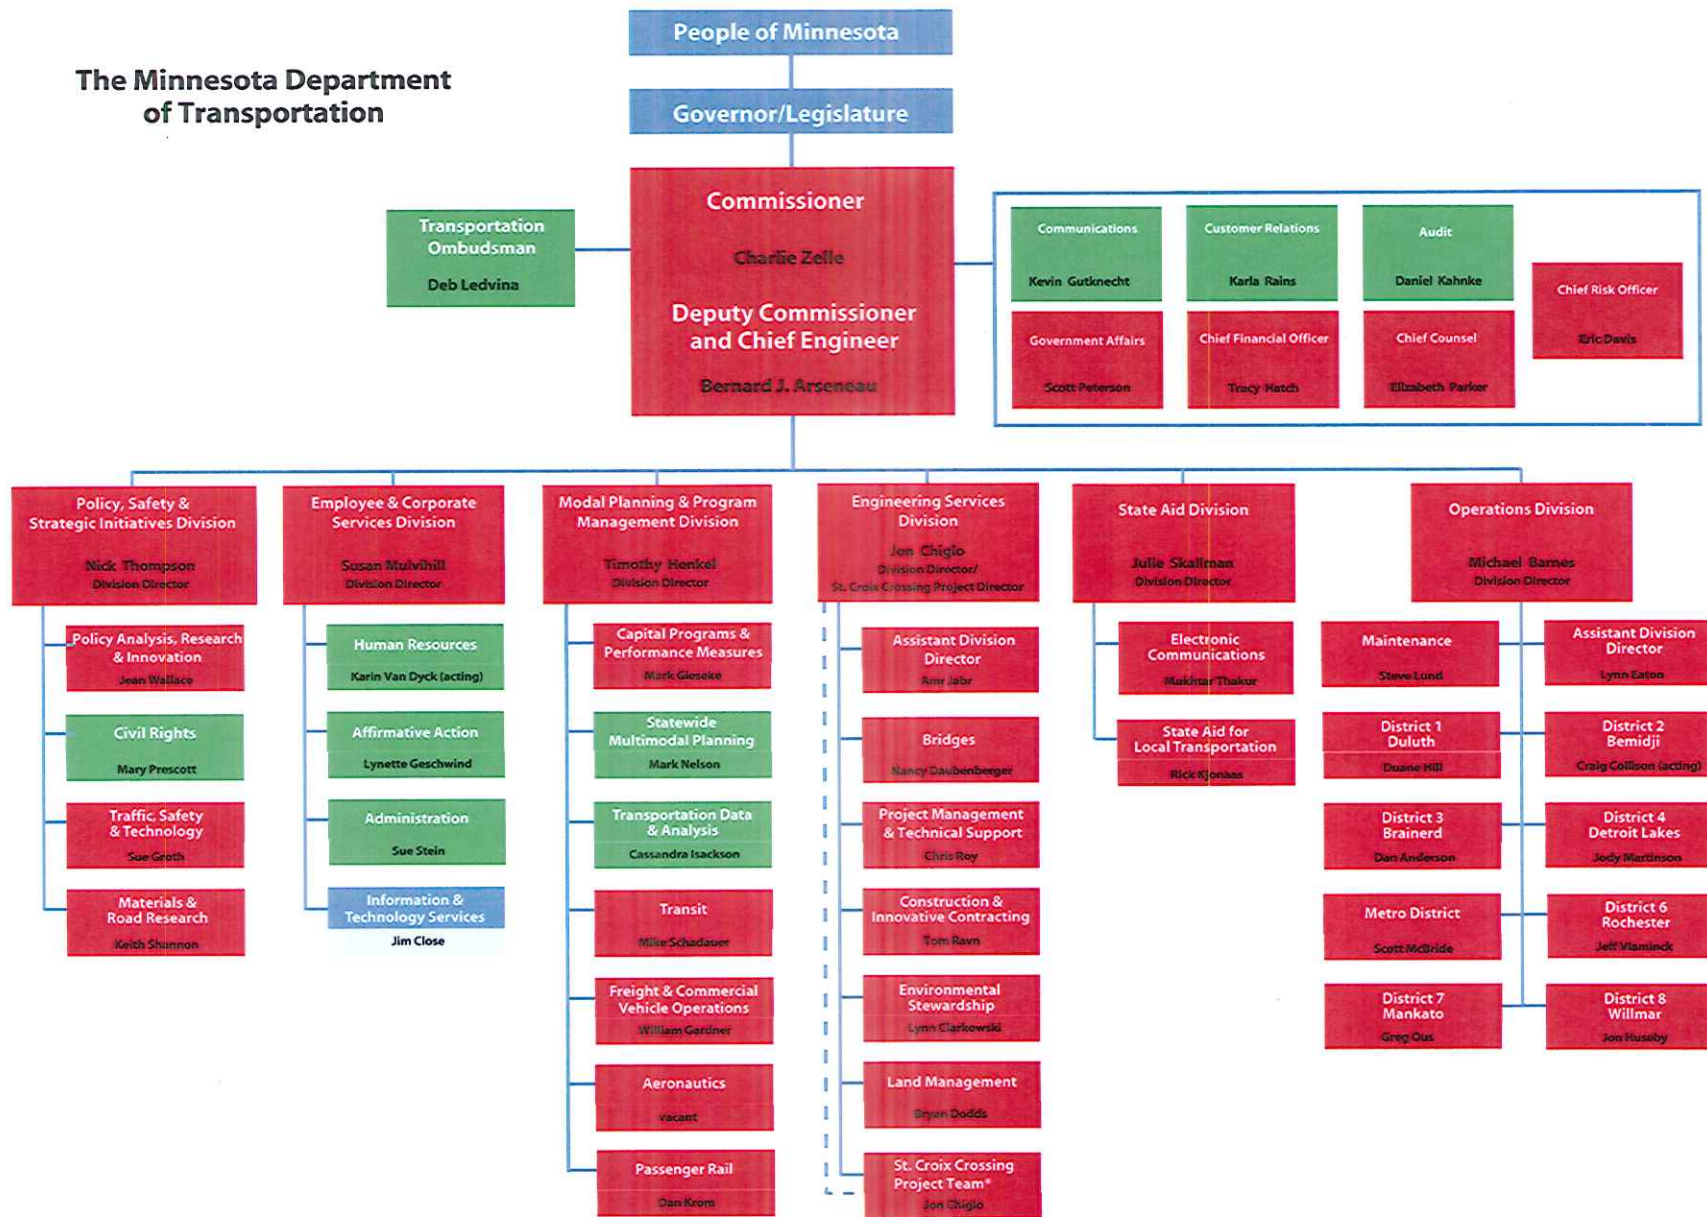

The Minnesota Department of Transportation

 Salary range over \$108,388

 Salary range under \$108,388

 Unaffected positions